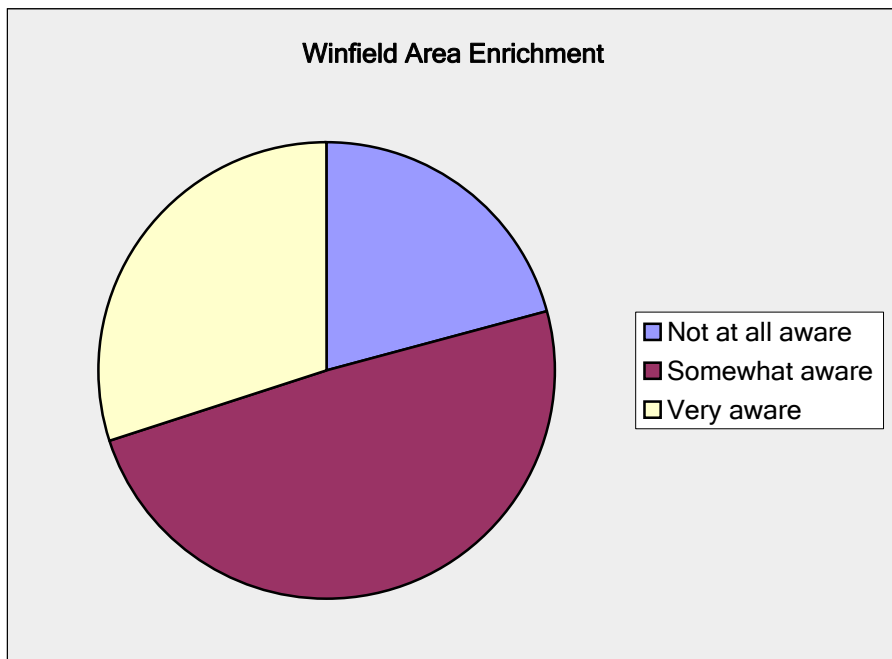

Southwestern College Winfield Community Survey

Survey of the Winfield community

Regarding awareness of
Southwestern's service, fine-arts, athletic, and lecture programs
available to the public

Administered March 2011

Winfield Area Enrichment

Are you aware of Southwestern College's Leadership program?		
Answer Options	Response Percent	Response Count
Not at all aware	20.7%	34
Somewhat aware	49.4%	81
Very aware	29.9%	49
<i>answered question</i>		164
<i>skipped question</i>		0

Winfield Area Enrichment

How valuable do you think it is that Southwestern College has the Leadership program?

Answer Options	Response Percent	Response Count
Not at all valuable	0.0%	0
Somewhat valuable	42.9%	51
Very valuable	57.1%	68
<i>answered question</i>		119
<i>skipped question</i>		45