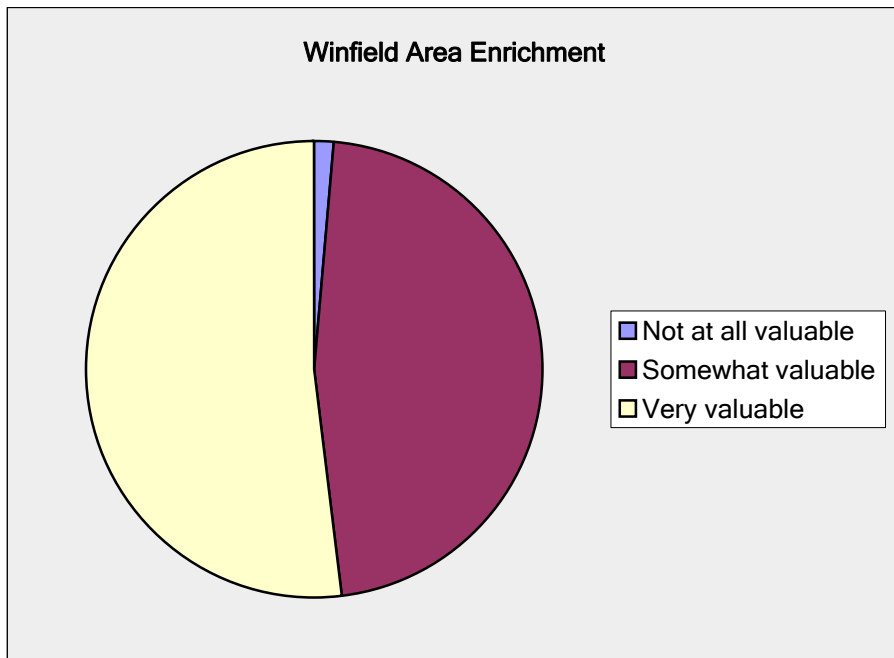

Winfield Area Enrichment

How valuable is it that the college provides sporting events?		
Answer Options	Response Percent	Response Count
Not at all valuable	1.3%	2
Somewhat valuable	46.7%	70
Very valuable	52.0%	78
<i>answered question</i>		150
<i>skipped question</i>		14