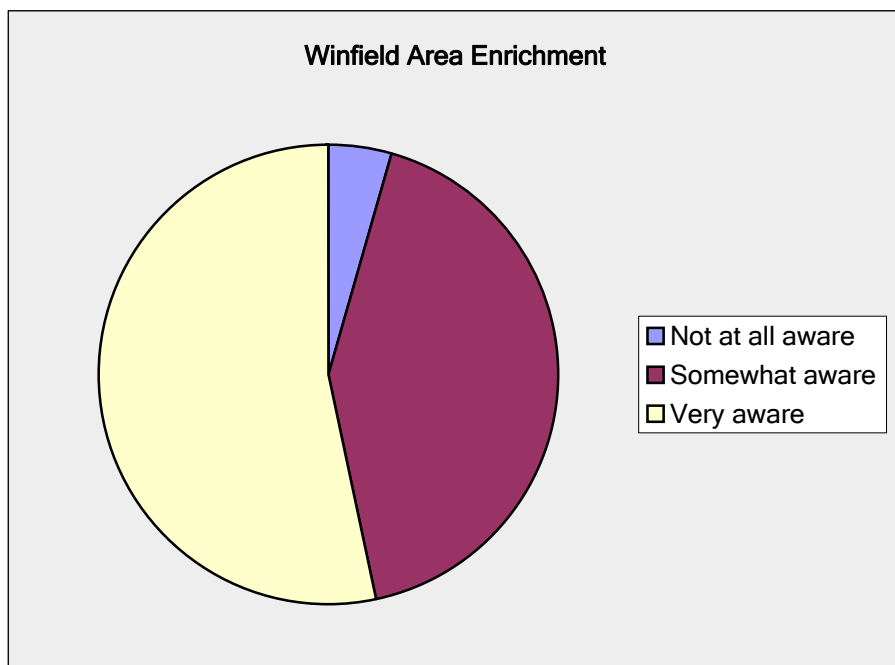

Winfield Area Enrichment

How aware are you of the campus performing arts programs in music and theater?		
Answer Options	Response Percent	Response Count
Not at all aware	4.5%	7
Somewhat aware	42.3%	66
Very aware	53.2%	83
<i>answered question</i>		156
<i>skipped question</i>		8