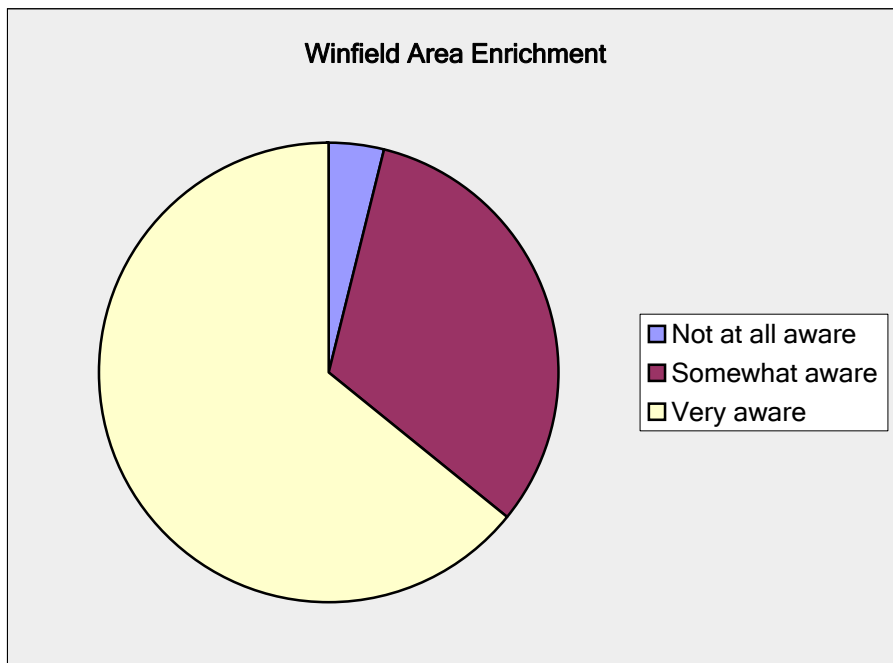

Winfield Area Enrichment

How aware are you that Southwestern College provides sporting events in the community?

Answer Options	Response Percent	Response Count
Not at all aware	3.9%	6
Somewhat aware	31.8%	49
Very aware	64.3%	99
<i>answered question</i>		154
<i>skipped question</i>		10