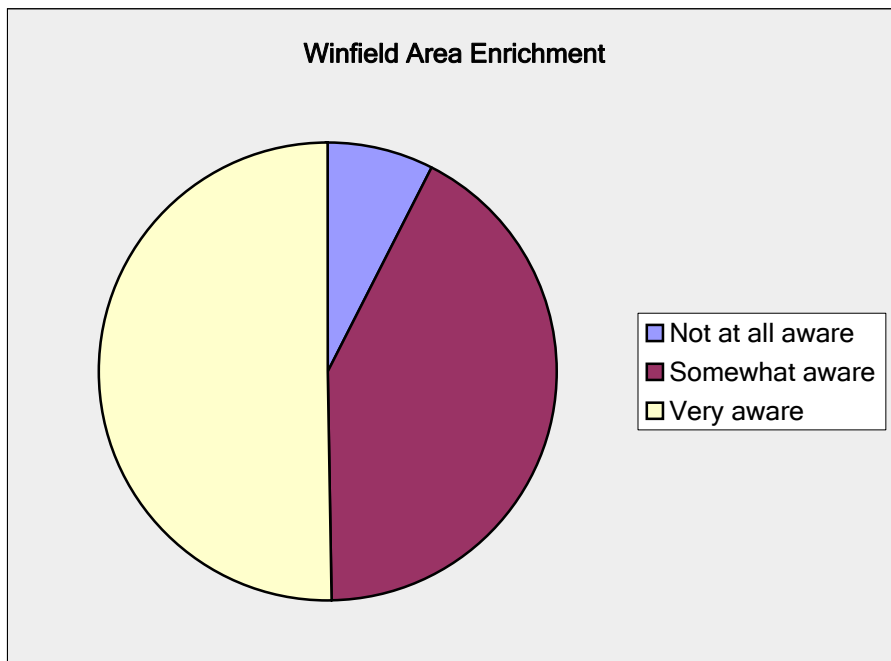

Winfield Area Enrichment

How valuable do you think it is that Southwestern College has the Green Team program?

Answer Options	Response Percent	Response Count
Not at all valuable	2.5%	2
Somewhat valuable	41.3%	33
Very valuable	56.3%	45
<i>answered question</i>		80
<i>skipped question</i>		84

Winfield Area Enrichment

How effective do you think the Green Team program is?		
Answer Options	Response Percent	Response Count
Not effective	1.3%	1
Somewhat effective	49.4%	39
Very effective	16.5%	13
No opinion	32.9%	26
<i>answered question</i>		79
<i>skipped question</i>		85

Winfield Area Enrichment

Are you aware of Southwestern College's commitment to community service (freshman workday, community cleanup activities by student groups, and a range of activities within

Answer Options	Response Percent	Response Count
Not at all aware	7.5%	12
Somewhat aware	42.1%	67
Very aware	50.3%	80
<i>answered question</i>		159
<i>skipped question</i>		5

Winfield Area Enrichment

How valuable do you think it is that Southwestern College has community service programs?

Answer Options	Response Percent	Response Count
Not at all valuable	0.0%	0
Somewhat valuable	17.2%	25
Very valuable	82.8%	120
<i>answered question</i>		145
<i>skipped question</i>		19