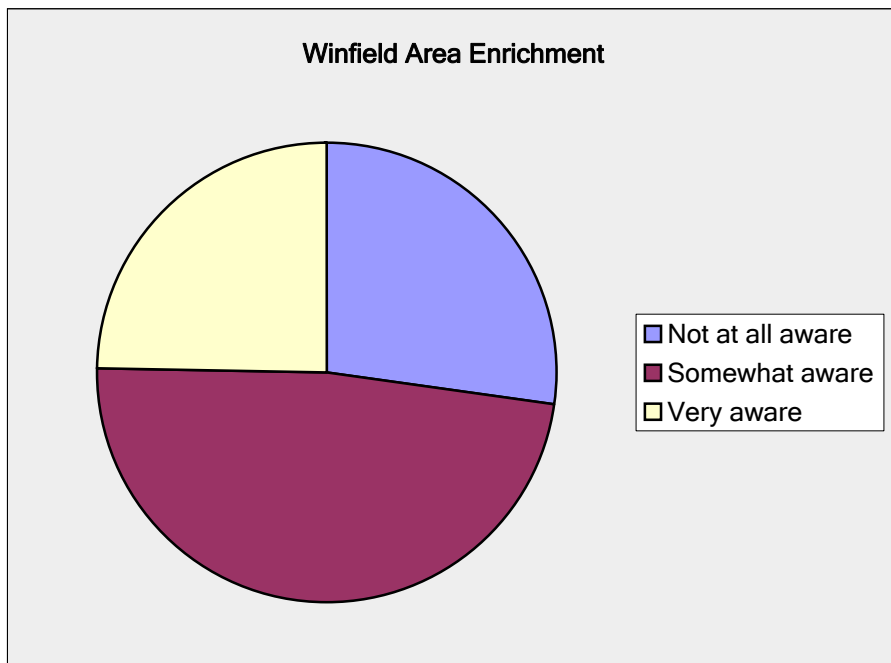

Winfield Area Enrichment

How aware are you that Southwestern College offers public lectures throughout the school year?

Answer Options	Response Percent	Response Count
Not at all aware	27.3%	42
Somewhat aware	48.1%	74
Very aware	24.7%	38
<i>answered question</i>		154
<i>skipped question</i>		10