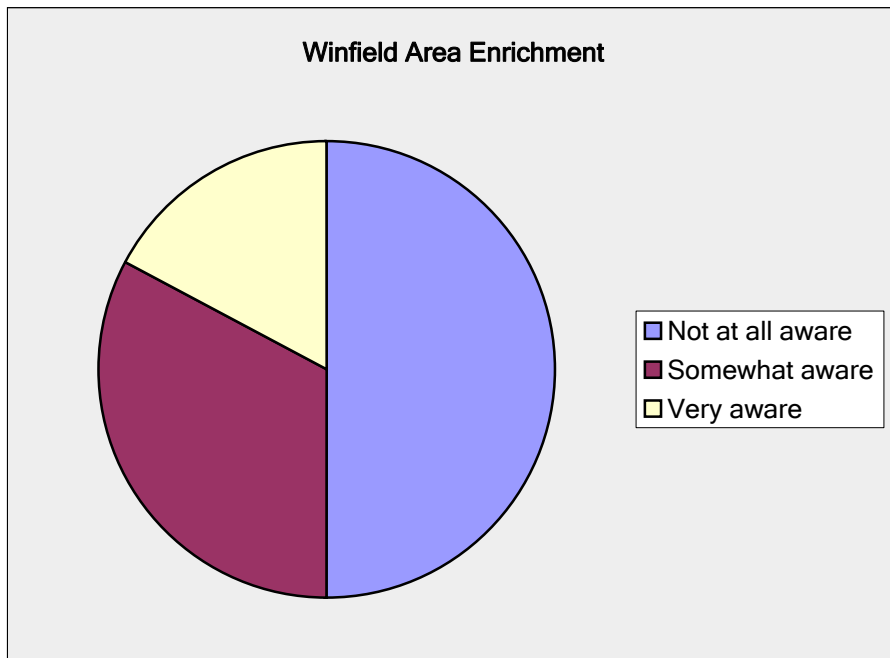

Winfield Area Enrichment

Are you aware of Southwestern College's campus Green Team program which are designed to nurture a desire and ability to live a sustainable life style in our students during

Answer Options	Response Percent	Response Count
Not at all aware	50.0%	79
Somewhat aware	32.9%	52
Very aware	17.1%	27
<i>answered question</i>		158
<i>skipped question</i>		6