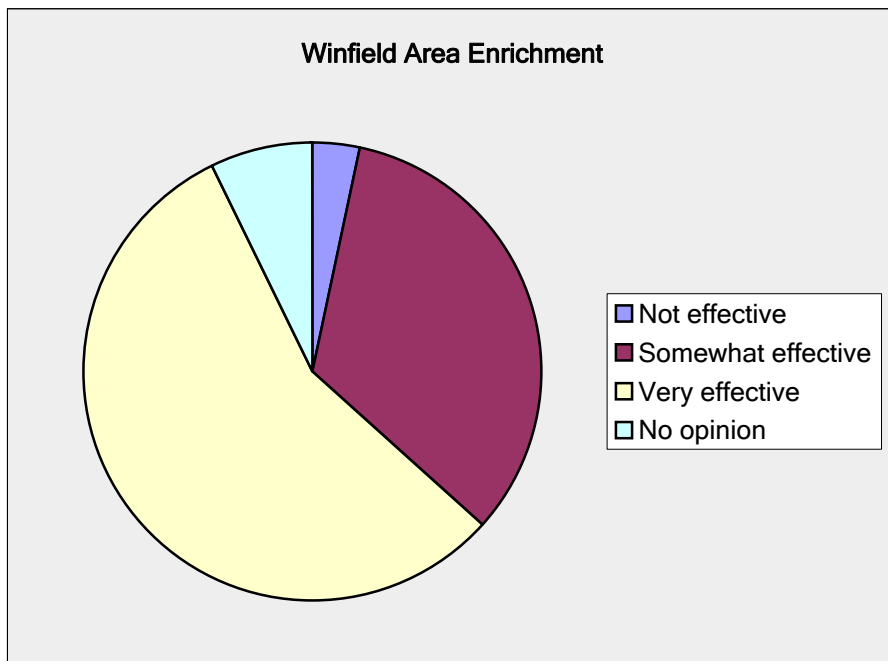

Winfield Area Enrichment

How effective do you believe our Community Music School and Youth Symphony are in bringing cultural enrichment to the community?

Answer Options	Response Percent	Response Count
Not effective	3.3%	4
Somewhat effective	33.3%	41
Very effective	56.1%	69
No opinion	7.3%	9
<i>answered question</i>		123
<i>skipped question</i>		41