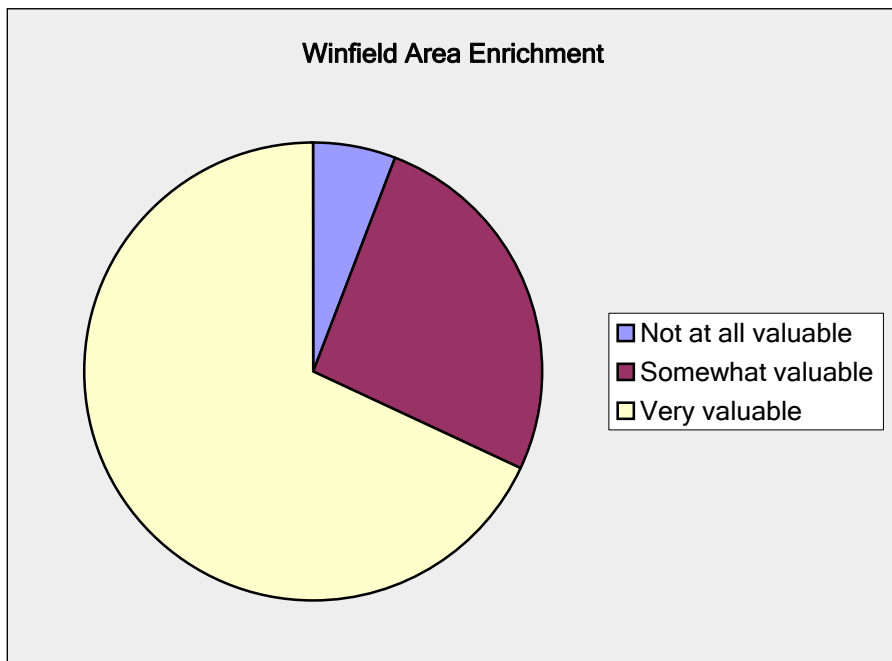

Winfield Area Enrichment

How valuable to you is it that Southwestern has the Community Music School and Youth Symphony programs?

Answer Options	Response Percent	Response Count
Not at all valuable	5.7%	7
Somewhat valuable	26.2%	32
Very valuable	68.0%	83
<i>answered question</i>		122
<i>skipped question</i>		42