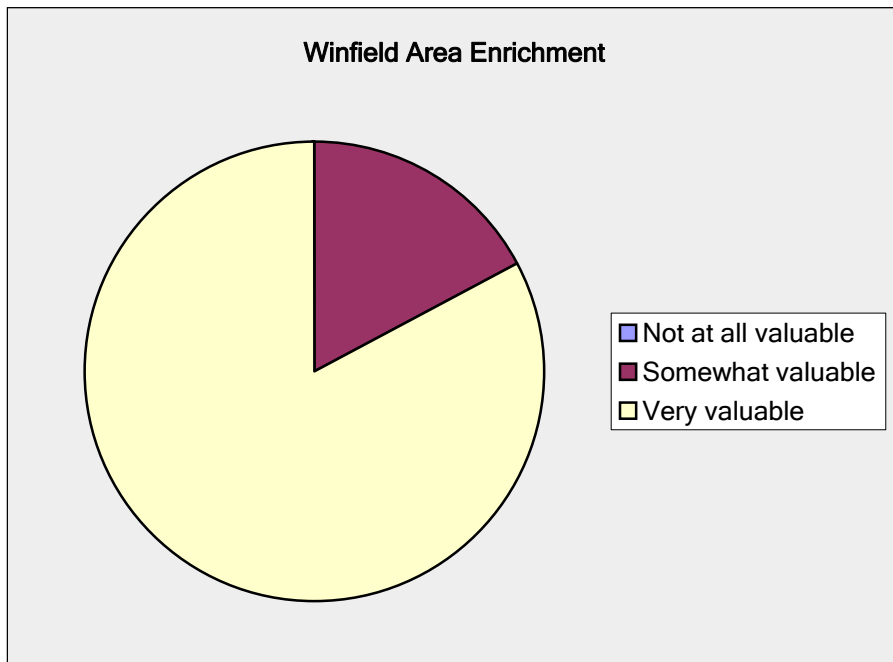

Winfield Area Enrichment

Are you aware of Southwestern College's commitment to community service (freshman workday, community cleanup activities by student groups, and a range of activities within

Answer Options	Response Percent	Response Count
Not at all aware	7.5%	12
Somewhat aware	42.1%	67
Very aware	50.3%	80
<i>answered question</i>		159
<i>skipped question</i>		5

Winfield Area Enrichment

How valuable do you think it is that Southwestern College has community service programs?

Answer Options	Response Percent	Response Count
Not at all valuable	0.0%	0
Somewhat valuable	17.2%	25
Very valuable	82.8%	120
<i>answered question</i>		145
<i>skipped question</i>		19