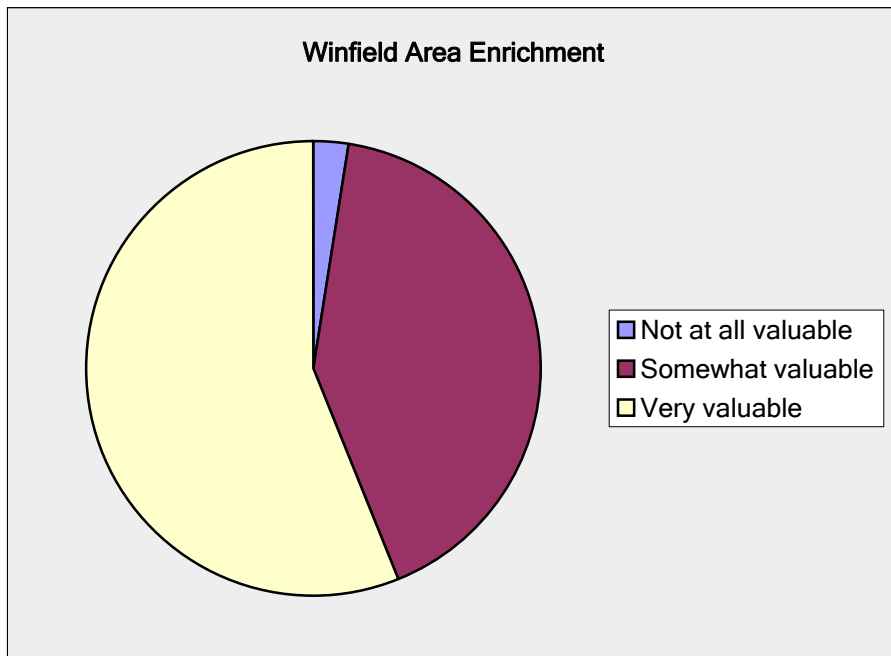

Winfield Area Enrichment

How effective do you think the program is?

Answer Options	Response Percent	Response Count
Not effective	0.0%	0
Somewhat effective	39.2%	49
Very effective	39.2%	49
No opinion	21.6%	27
<i>answered question</i>		125
<i>skipped question</i>		39

Winfield Area Enrichment

Are you aware of Southwestern College's campus Green Team program which are designed to nurture a desire and ability to live a sustainable life style in our students during

Answer Options	Response Percent	Response Count
Not at all aware	50.0%	79
Somewhat aware	32.9%	52
Very aware	17.1%	27
<i>answered question</i>		158
<i>skipped question</i>		6

Winfield Area Enrichment

How valuable do you think it is that Southwestern College has the Green Team program?

Answer Options	Response Percent	Response Count
Not at all valuable	2.5%	2
Somewhat valuable	41.3%	33
Very valuable	56.3%	45
<i>answered question</i>		80
<i>skipped question</i>		84