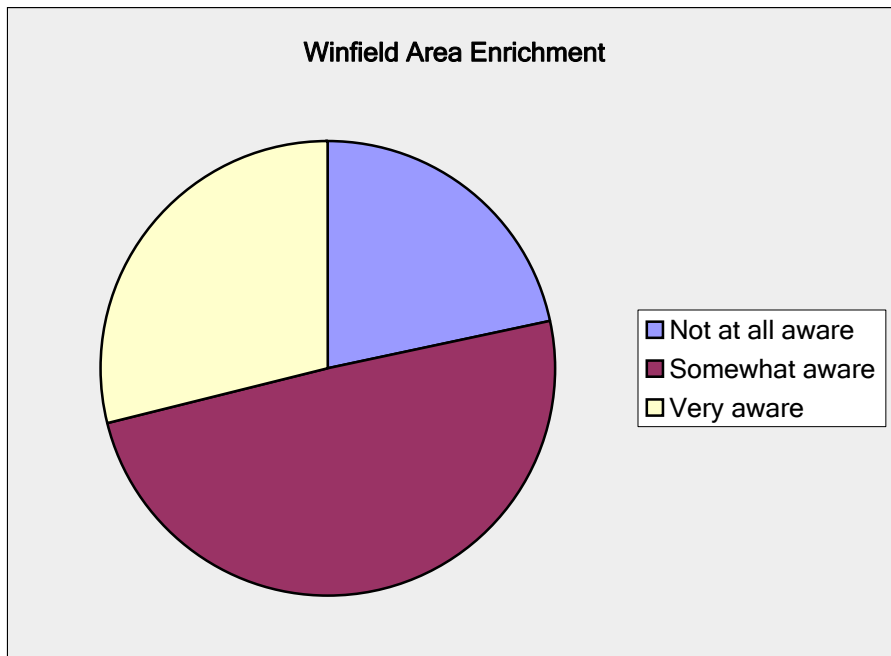

Winfield Area Enrichment

How aware are you of the campus Community Music School and Youth Symphony programs?

Answer Options	Response Percent	Response Count
Not at all aware	21.8%	34
Somewhat aware	49.4%	77
Very aware	28.8%	45
<i>answered question</i>		156
<i>skipped question</i>		8