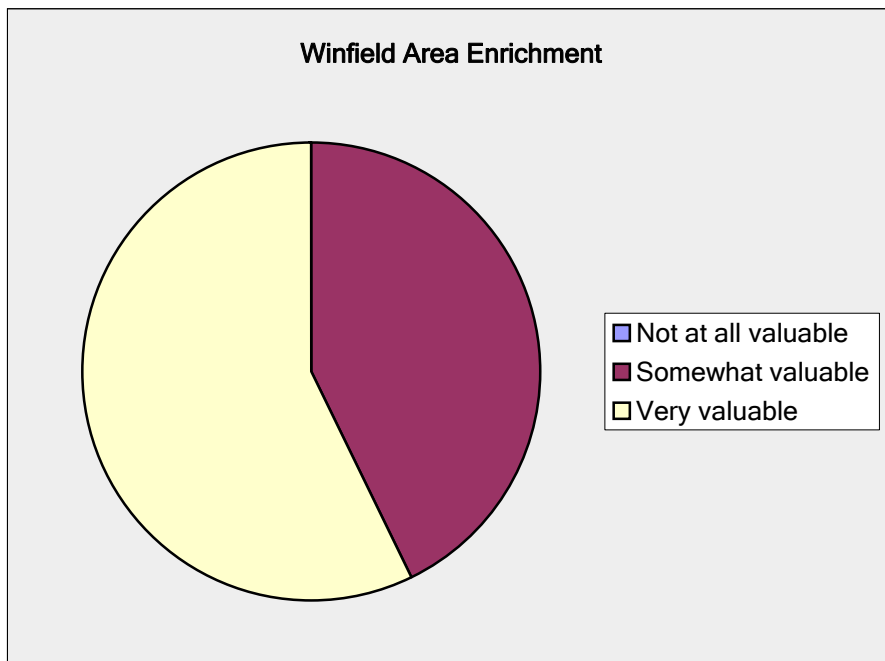

Southwestern College Winfield Community Survey

Survey of the Winfield community

Regarding awareness of
Southwestern's service, fine-arts, athletic, and lecture programs
available to the public

Administered March 2011

Winfield Area Enrichment

Are you aware of Southwestern College's Leadership program?		
Answer Options	Response Percent	Response Count
Not at all aware	20.7%	34
Somewhat aware	49.4%	81
Very aware	29.9%	49
<i>answered question</i>		164
<i>skipped question</i>		0

Winfield Area Enrichment

How valuable do you think it is that Southwestern College has the Leadership program?

Answer Options	Response Percent	Response Count
Not at all valuable	0.0%	0
Somewhat valuable	42.9%	51
Very valuable	57.1%	68
<i>answered question</i>		119
<i>skipped question</i>		45