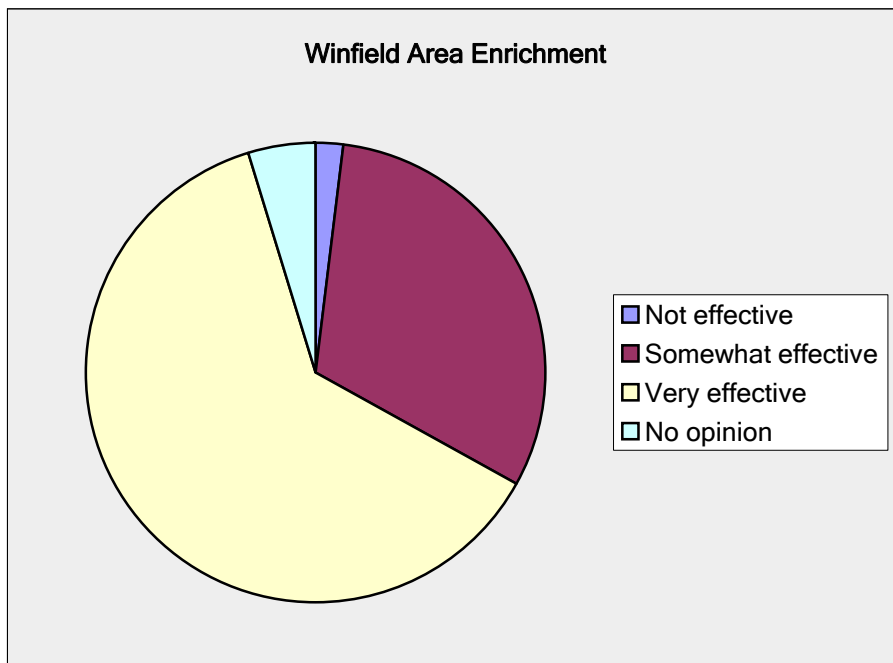

Winfield Area Enrichment

How effective do you believe our performing arts programs are in bringing cultural enrichment to the community?

Answer Options	Response Percent	Response Count
Not effective	2.0%	3
Somewhat effective	31.1%	47
Very effective	62.3%	94
No opinion	4.6%	7
<i>answered question</i>		151
<i>skipped question</i>		13