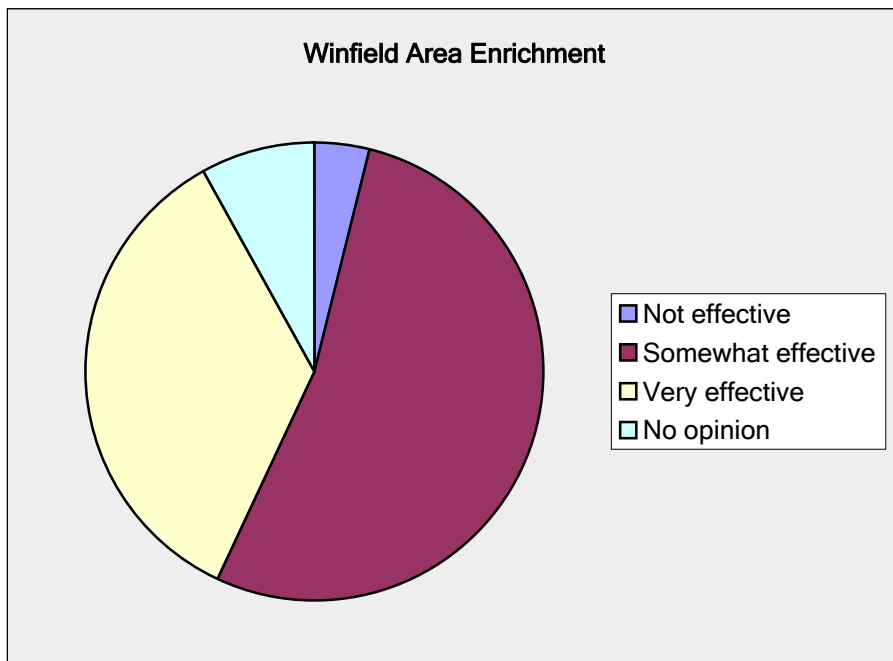

Winfield Area Enrichment

How effective do you believe our Athletic program is at enriching the community with sporting events?

Answer Options	Response Percent	Response Count
Not effective	4.0%	6
Somewhat effective	53.0%	79
Very effective	34.9%	52
No opinion	8.1%	12
<i>answered question</i>		149
<i>skipped question</i>		15