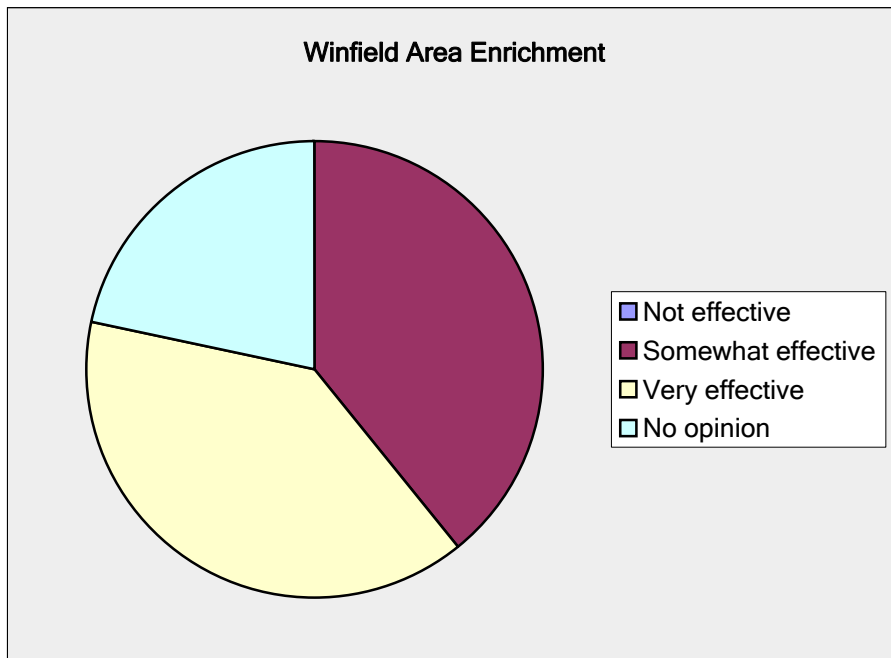

Winfield Area Enrichment

Are you aware of Southwestern College's Leadership program?		
Answer Options	Response Percent	Response Count
Not at all aware	20.7%	34
Somewhat aware	49.4%	81
Very aware	29.9%	49
<i>answered question</i>		164
<i>skipped question</i>		0

Winfield Area Enrichment

How valuable do you think it is that Southwestern College has the Leadership program?

Answer Options	Response Percent	Response Count
Not at all valuable	0.0%	0
Somewhat valuable	42.9%	51
Very valuable	57.1%	68
<i>answered question</i>		119
<i>skipped question</i>		45

Winfield Area Enrichment

How effective do you think the program is?

Answer Options	Response Percent	Response Count
Not effective	0.0%	0
Somewhat effective	39.2%	49
Very effective	39.2%	49
No opinion	21.6%	27
<i>answered question</i>		125
<i>skipped question</i>		39