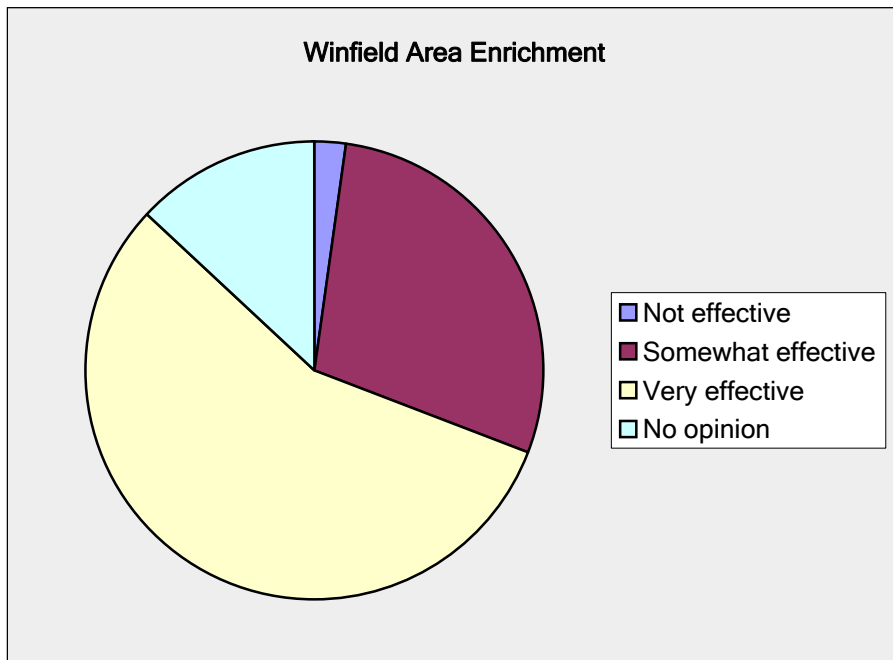

Winfield Area Enrichment

Are you aware of Southwestern College's commitment to community service (freshman workday, community cleanup activities by student groups, and a range of activities within

Answer Options	Response Percent	Response Count
Not at all aware	7.5%	12
Somewhat aware	42.1%	67
Very aware	50.3%	80
<i>answered question</i>		159
<i>skipped question</i>		5

Winfield Area Enrichment

How valuable do you think it is that Southwestern College has community service programs?

Answer Options	Response Percent	Response Count
Not at all valuable	0.0%	0
Somewhat valuable	17.2%	25
Very valuable	82.8%	120
<i>answered question</i>		145
<i>skipped question</i>		19

Winfield Area Enrichment

How effective do you think the programs are?

Answer Options	Response Percent	Response Count
Not effective	2.1%	3
Somewhat effective	28.8%	42
Very effective	56.2%	82
No opinion	13.0%	19
<i>answered question</i>		146
<i>skipped question</i>		18