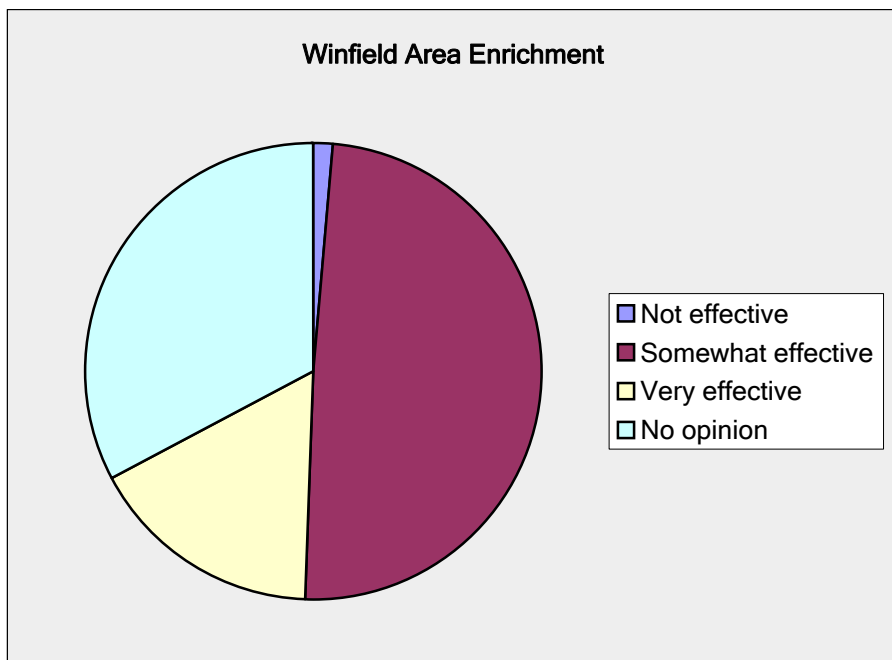

Winfield Area Enrichment

How valuable do you think it is that Southwestern College has the Green Team program?

Answer Options	Response Percent	Response Count
Not at all valuable	2.5%	2
Somewhat valuable	41.3%	33
Very valuable	56.3%	45
<i>answered question</i>		80
<i>skipped question</i>		84

Winfield Area Enrichment

Are you aware of Southwestern College's commitment to community service (freshman workday, community cleanup activities by student groups, and a range of activities within

Answer Options	Response Percent	Response Count
Not at all aware	7.5%	12
Somewhat aware	42.1%	67
Very aware	50.3%	80
<i>answered question</i>		159
<i>skipped question</i>		5