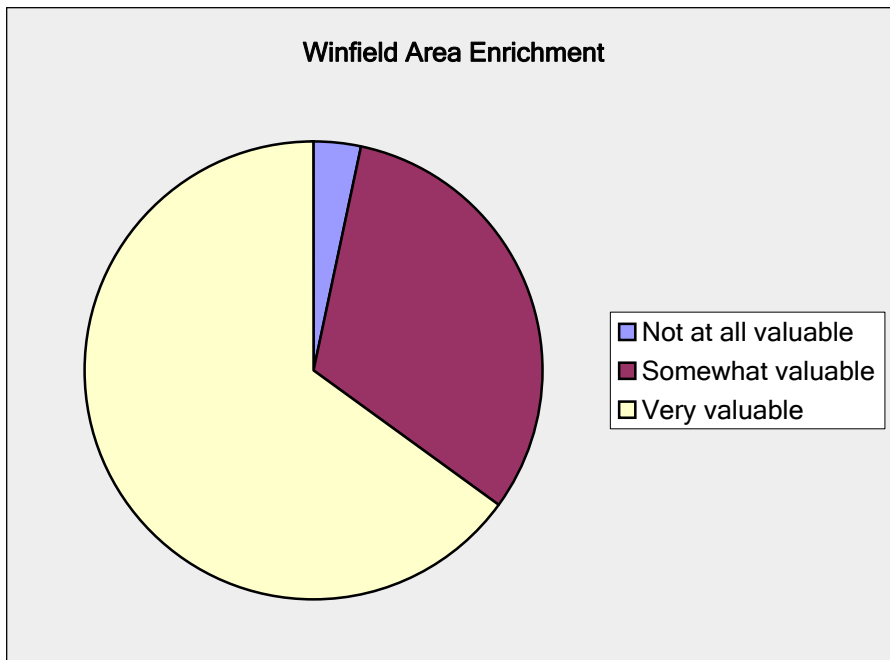

Winfield Area Enrichment

How aware are you of the campus performing arts programs in music and theater?		
Answer Options	Response Percent	Response Count
Not at all aware	4.5%	7
Somewhat aware	42.3%	66
Very aware	53.2%	83
<i>answered question</i>		156
<i>skipped question</i>		8

Winfield Area Enrichment

How valuable to you is it that Southwestern has performing arts programs?

Answer Options	Response Percent	Response Count
Not at all valuable	3.4%	5
Somewhat valuable	31.7%	46
Very valuable	64.8%	94
<i>answered question</i>		145
<i>skipped question</i>		19