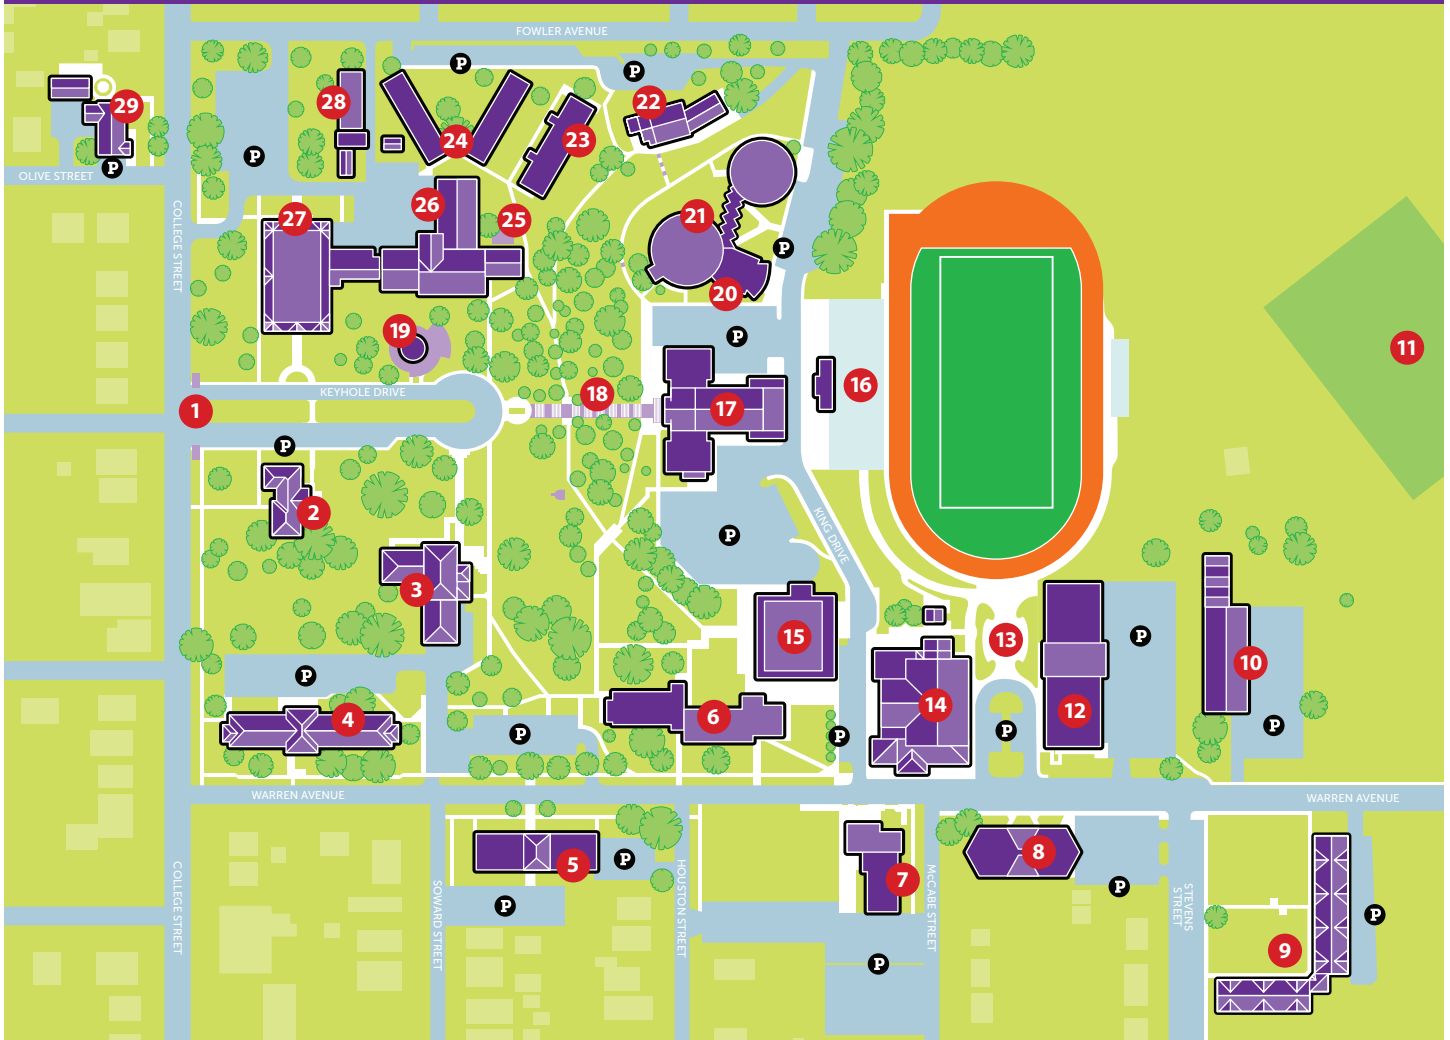

Southwestern College Campus Map

ADMINISTRATIVE OFFICES

- 17** Christy Administration Building
President's Office, Academic Affairs, Business Office, and Marketing & Communications
- 29** Dole Center
Alumni Relations and Institutional Advancement
- 14** Stewart Field House
Athletics
- 7** Sutton Center
Student Affairs
- 2** Welcome Center (The Strohl House)
Admission
- 22** Wroten Hall
Campus Ministry and Institute for Discipleship

ATHLETICS

- 17** Christy Administration Building
Cheer
- 11** Practice Field
- 16** Richard L. Jantz Stadium
- 14** Stewart Field House
Athletic Training, Cross Country, Football, Men's Basketball, and Track & Field
- 7** Sutton Center
Baseball, Softball, and Women's Basketball
- 12** Swimming Pool
(inside White PE Building)
- 12** White PE Building
Golf, Soccer, and Volleyball

HIGHLIGHTED POINTS OF INTEREST

- 18** 77 Steps
- 19** Cole Mound Plaza
- 13** Farney Family Plaza
- 1** George and Inez Hayward Gateway to Success

ACADEMIC BUILDINGS/DIVISIONS

- 27** Beech Science Center
Natural Science
- 17** Christy Administration Building
Computer Science, Communication & English
- 21** Darbeth Fine Arts Center
Performing Arts
- 26** Mossman Hall
Business, Education, Masters in Business, and Social Science
- 25** Outdoor Classroom
- 28** Ruth Warren Abbott Greenhouse
- 10** TOMARI Theatrical Arts and Technologies Center
- 22** Wroten Hall

PERFORMING ARTS VENUES

- 17** Christy Administration Building
Helen Graham Little Theatre and Richardson Performing Arts Center
- 20** Messenger Recital Hall

STUDENT SERVICES

- 27** Beech Science Center
Quantitative Literacy Center
- 17** Christy Administration Building
Business Office, Financial Aid, Registrar, and Student Success Center
- 3** Deets Library
- 15** Roy L. Smith Student Center
Campus Life, Copy/Mail Center, and Laptop Center
- 7** Sutton Center
Security